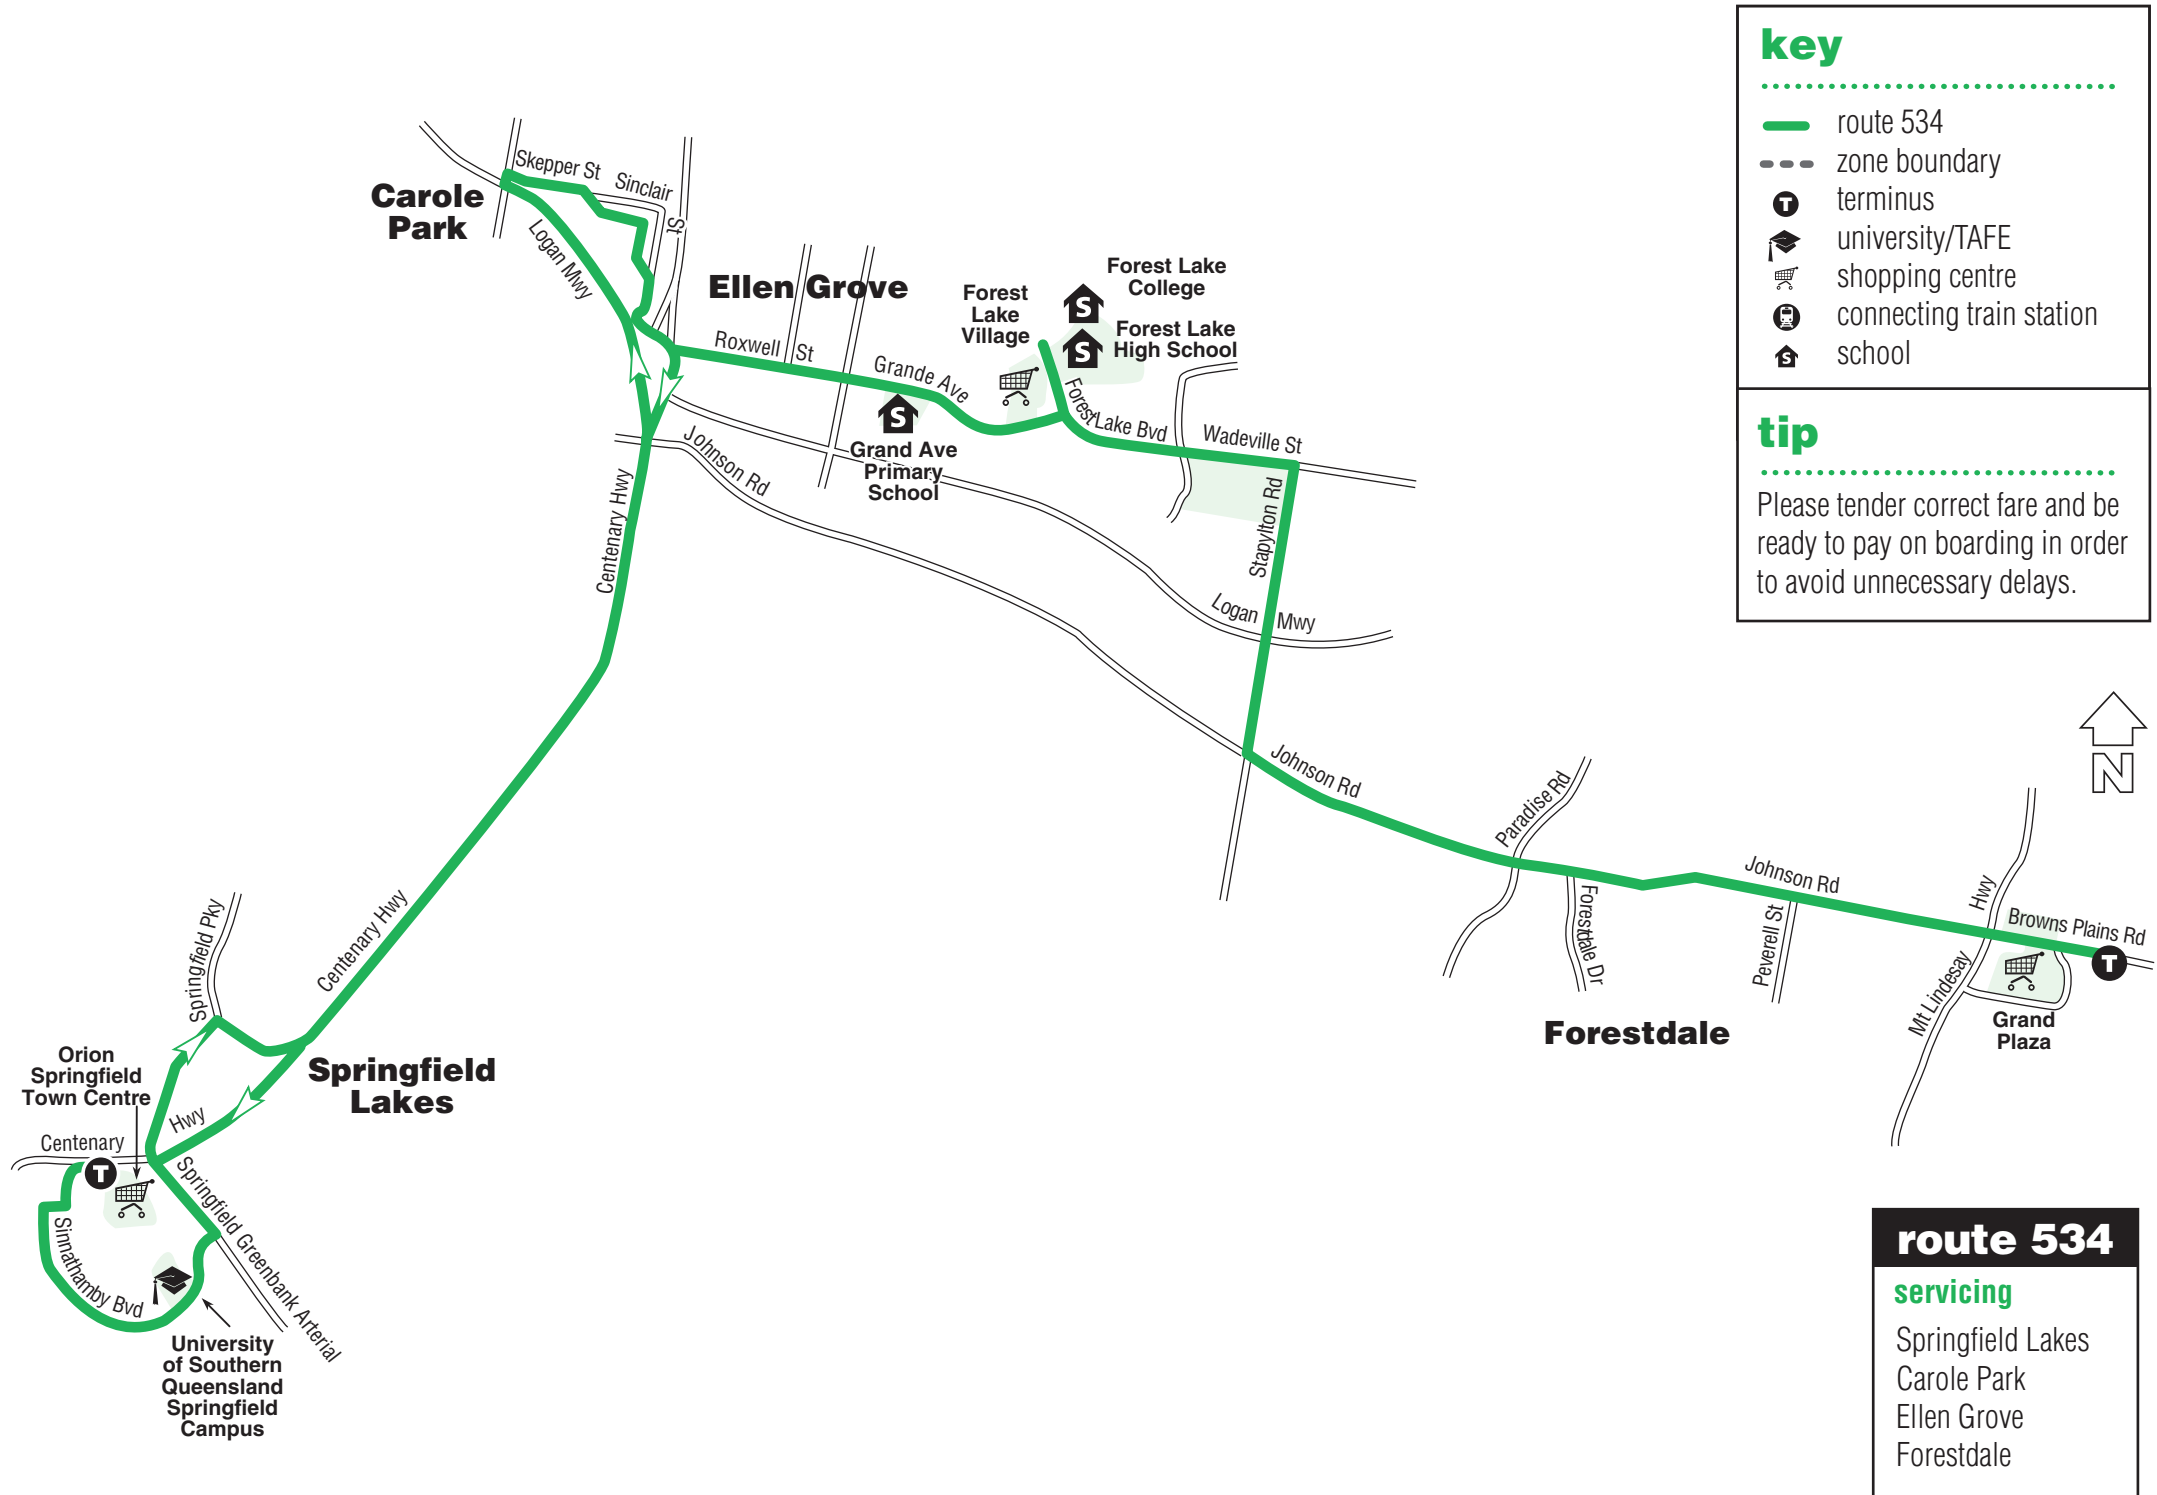

### servicing

- Browns Plains 
- Forest Lake  
- Carole Park 
- Education City 
- Orion Springfield Town Centre 

effective 26 February 2007

your **Western Region** bus operator

**WESTSIDE**

### key

- route 534
- zone boundary
- terminus
- university/TAFE
- shopping centre
- connecting train station
- school

### tip

Please tender correct fare and be ready to pay on boarding in order to avoid unnecessary delays.

**route 534**

**servicing**

- Springfield Lakes
- Carole Park
- Ellen Grove
- Forestdale

# Browns Plains to Springfield Lakes

servicing Browns Plains, Forest Lake, Carole Park, Education City & Orion Springfield Town Centre